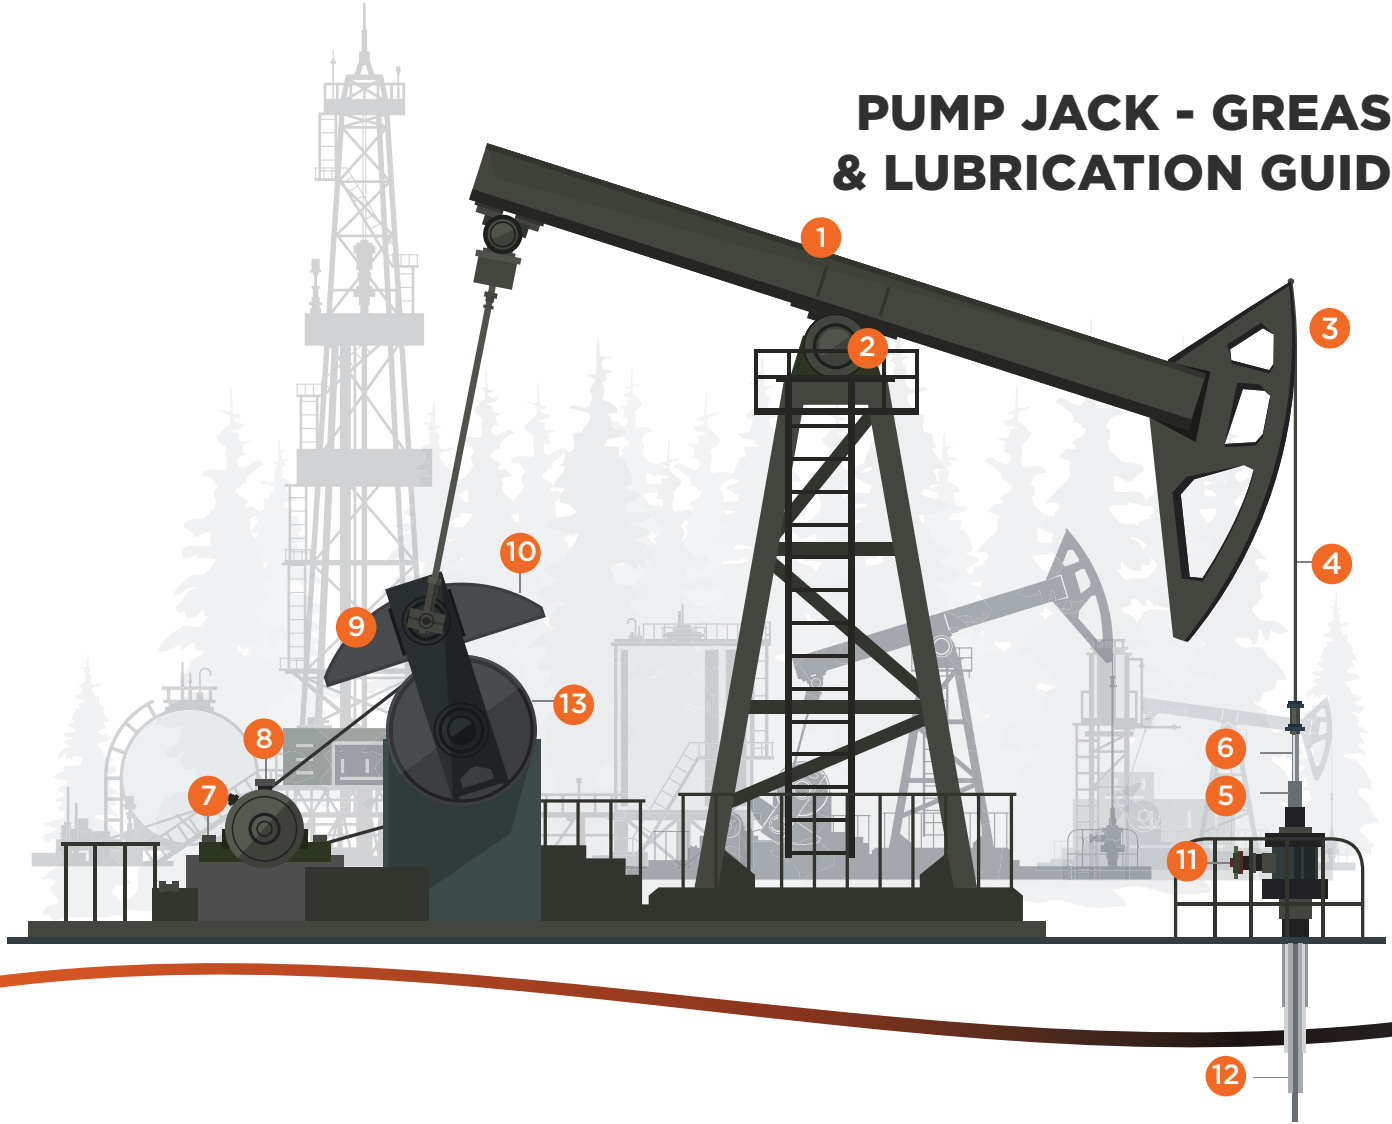

# PUMP JACK ..... GREASE & LUBRICATION GUIDE .....

Jet-Lube's specialized greases and lubricants for oilfield pump jack equipment are formulated with extreme pressure additives to ensure superior antiwear protection and and optimize performance in diverse environmental and weather conditions.

**JET-LUBE**<sup>®</sup>

# PUMP JACK - GREASE & LUBRICATION GUIDE

1. **HINGE & PIN POINTS ON BACK OF WALKING BEAM** - Marine Grade Anti-Seize, 550<sup>®</sup> Extreme<sup>®</sup> All-Weather, Moly-Mist<sup>™</sup>
2. **CENTRAL BEARING ASSEMBLY** - Jet-Plex EP<sup>™</sup>, Jet-Red<sup>™</sup>
3. **HOURSEHEAD WIRELINE CONNECTION POINTS** - Jet-Red<sup>™</sup>, 550<sup>®</sup> Extreme<sup>®</sup> All-Weather, Marine Grade Anti-Seize, Moly-Mist<sup>™</sup>
4. **WIRELINE** - WRL<sup>™</sup>, WLD<sup>™</sup>, Marine Wire Rope Hawser Grease, Gear Guard<sup>™</sup>
5. **STUFFING BOX** - Silicone Compound DM<sup>™</sup>, Alco-EP-73 Plus<sup>™</sup>
6. **POLISH ROD** - Korr-Guard<sup>™</sup>, Rust-Guard<sup>™</sup>
7. **PRIME MOVER ROTATION SHAFT/ASSEMBLY** - Jet-Red<sup>™</sup>
8. **ELECTRIC MOTOR** - *Electric Motor Grease spec'd by the motor manufacturer & synthetic air compressor oil.*
9. **CRANK PIN ASSEMBLY** - Jet-Red<sup>™</sup>
10. **NUTS & BOLTS ON THE COUNTERWEIGHT AND ALL OTHER THREADED ASSEMBLIES** - Kopr-Kote<sup>®</sup> Anti-Seize, 550<sup>®</sup> Extreme<sup>®</sup> All-Weather, Moly-Mist<sup>™</sup>
11. **WELLHEAD ASSEMBLY** - V2<sup>®</sup>, TF-15<sup>®</sup>, Petro-Tape, Marine Grade Anti-Seize, 550<sup>®</sup> Extreme<sup>®</sup> All-Weather, Moly-Mist<sup>™</sup>, Deacon<sup>®</sup> 770-L, Deacon<sup>®</sup> 770-P, Ezy-Turn<sup>®</sup> products for valves
12. **PRODUCTION CASING & TUBING** - Run-N-Seal<sup>®</sup> Extreme<sup>®</sup> All-Weather, Run-N-Seal<sup>®</sup> ECF, API-Modified, Modified-LZF
13. **GEAR CASE** - Jet-Red<sup>™</sup>